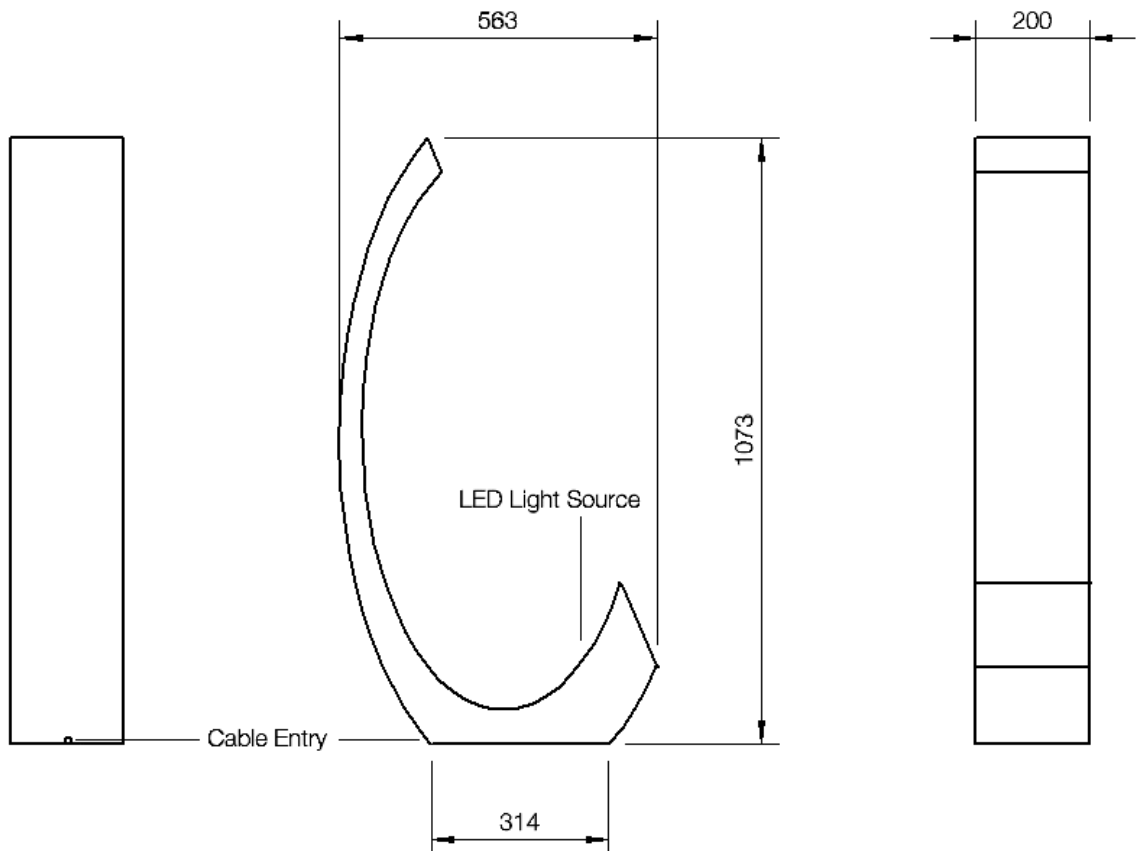

ANDO

PRODUCT DESCRIPTION: Ando

LIGHT SOURCE: 6W LED, 480lm

LIGHT COLOUR: Cool White 6000K or Warm White 3000K

DIFFUSER AND LENS: Opaque diffuser with Plexiglass lens

GASKET: SPX33 Sponge gasket

ACCESSORIES: The light fitting is supplied with a matched constant current LED power supply with an IP65 rating

LIGHT BODY MATERIAL: Wet Cast Concrete

COLOUR: Natural Cast Concrete only

WEIGHT: 42kg

MOUNTING: Can be placed freestanding or glued to a concrete base using an epoxy adhesive like Urochem 220.

ELEMENTO
SHAPING INSPIRATION